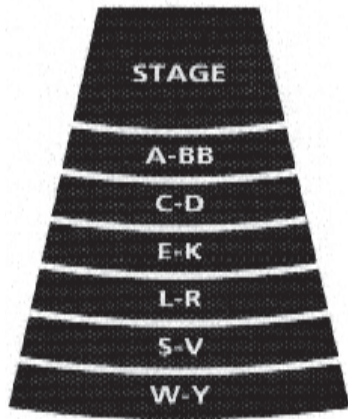

Section	Price	Quantity	Total
A-BB	$50		
C-D	$60		
E-K	$75		
L-R	$60		
S-V	$40		
W-Y	$30		

Handling Fee $3.00

Optional Donation $_____

TOTAL PAYMENT $_____

No Refunds. No Exchanges.

___ Check payable to Lexington Philharmonic or charge my: ___ Visa ___ MasterCard ___ American Express ___ Discover

Card # _____ Exp _____ Signature _____

Name _____

Address _____

City _____ State _____ Zip code _____

Phone# _____ Email _____

Comments: _____